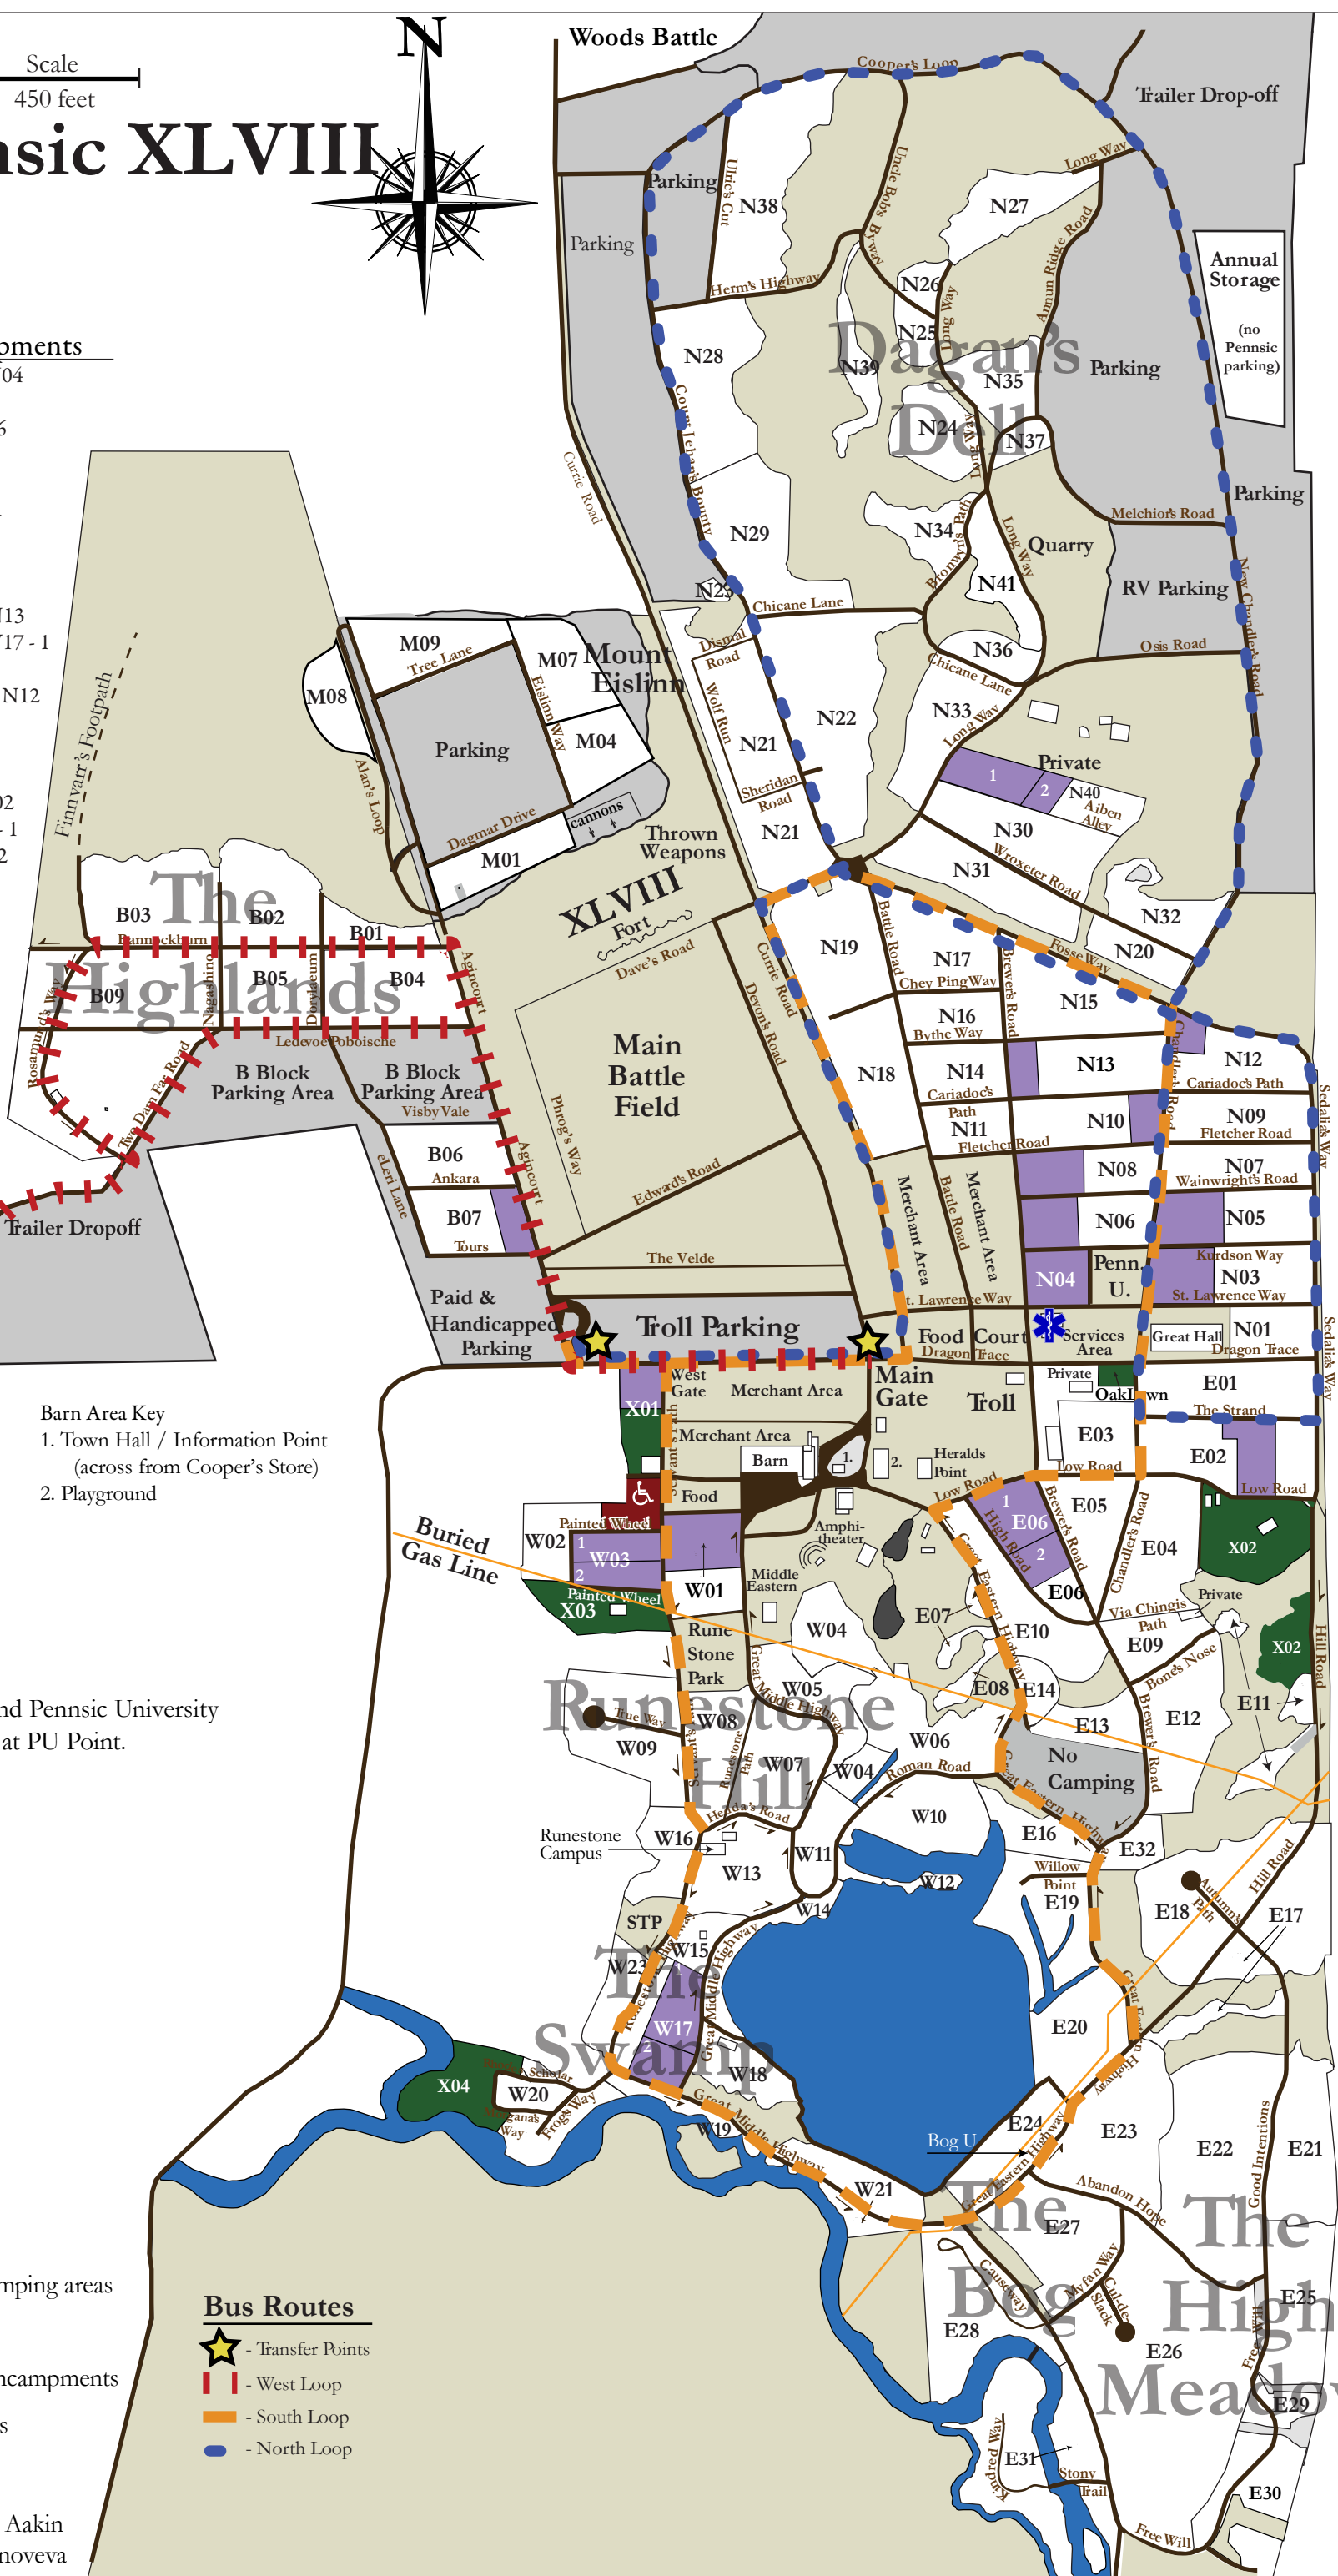

# Pennsic XLVIII

Scale  
450 feet

## Royal Encampments

- Æthelmea rc - N04
- An Tir - E06 - 2
- Ansteora - N06
- Artemisia - N08
- Atenveldt - N10
- Atlantia - N40 - 1
- Avacal - N40 - 2
- Caid - B07
- Calontir - N05
- Drachenwald - N13
- Ealdormere - W17 - 1
- East - E06 - 1
- Gleann Abhann - N12
- Lochac - X01
- Meridies - N03
- Middle - W01
- Northshield - E02
- Outlands - W03 - 1
- Trimaris - W17 - 2
- West - W03 - 2

Archery Range

**Barn Area Key**  
 1. Town Hall / Information Point  
 (across from Cooper's Store)  
 2. Playground

Service Area and Pennsic University maps available at PU Point.

- Non-camping areas
- Parking
- Royal encampments
- X blocks
- Water

- Bus Routes**
- Transfer Points
  - West Loop
  - South Loop
  - North Loop

Map created by Aakin  
Updated by Genoveva